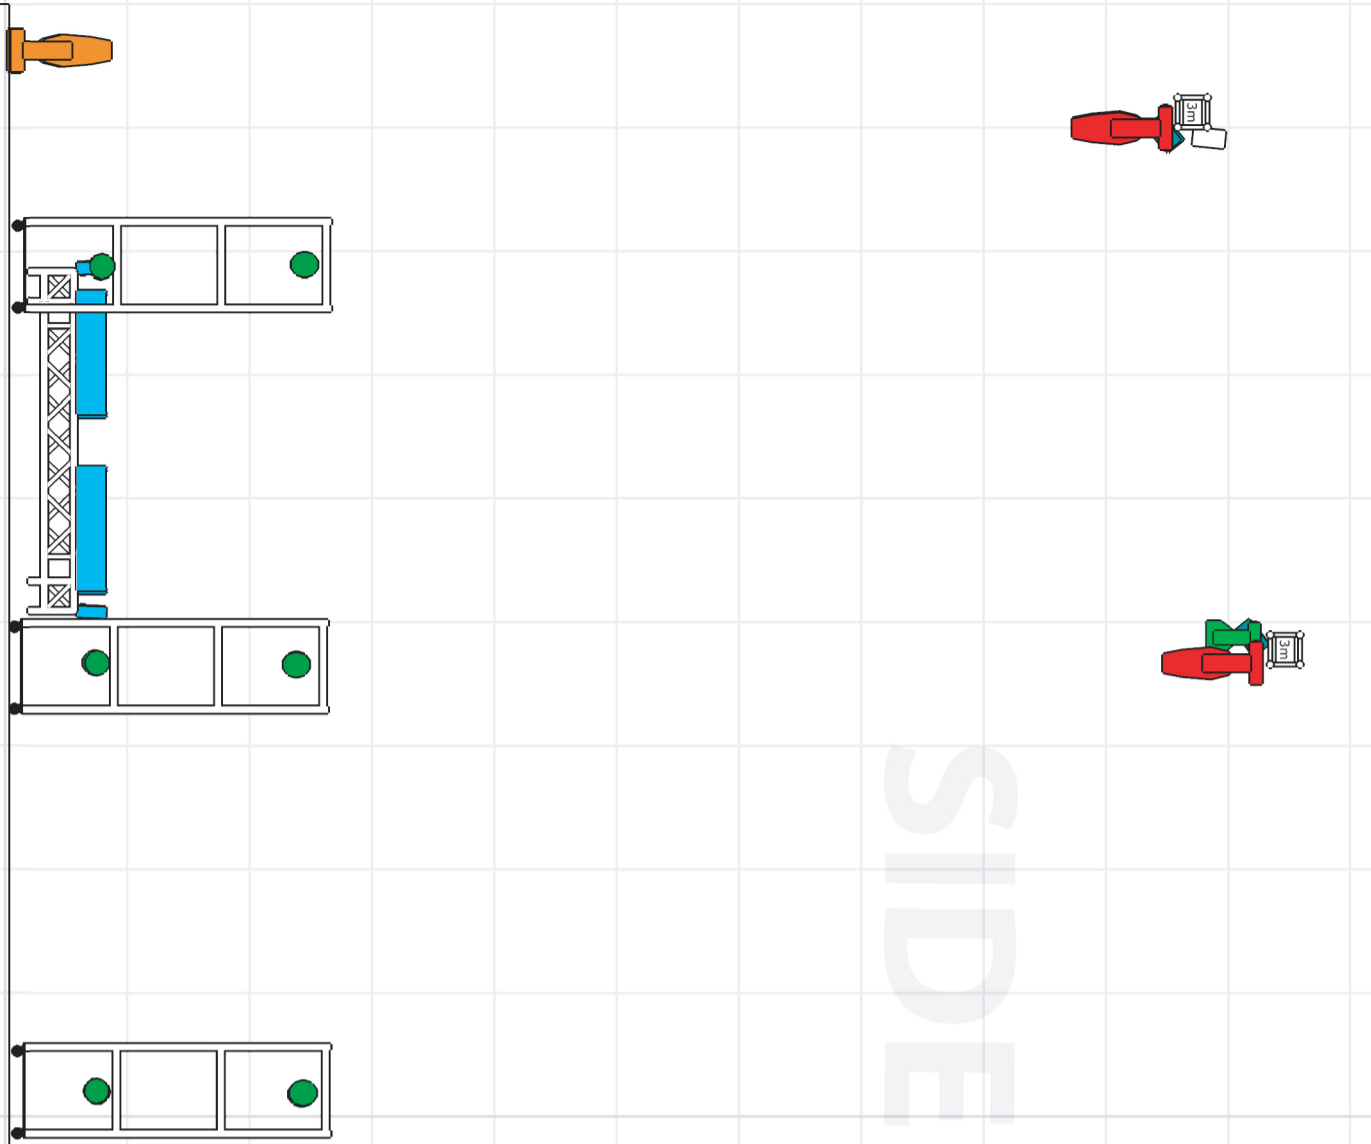

Project		TONK	
Project location			
Client			
Drawing author		Javer Jaanus	
Drawing version			
File name		Itrad Attack "TONK".c2p	
Document name			

FRONT VIEW

Symbol key

-  Robin Perfect 150
-  MAC Viper- Performance (90233100), MAC Viper
-  Robin Spider
-  Robin Spider
-  Stormy CC (C71091)
-  Impression X4 Bar 20
-  COB Blinder 2x100W (5420025644020)
-  MAC Viper- Performance (90233100)
-  MAC Viper- Profile (90233000)
-  MAC Viper- Profile (90233000)

Project TONK		Drawing author Javer Jaanus	
Project location		Drawing version	
Client		File name Itrad Attack "TONK".c2p	
Project title		Document name	

SIDE VIEW

Symbol key

-  Robin ParFect 150
-  MAC Viper Performance (90233100), MAC Viper
-  Robin Spilder
-  Robin Spilder
-  Stormy CC (C71091)
-  Impression X4 Bar 20
-  COB Blinder 2x100W (5420025644020)
-  MAC Viper Performance (90233100)
-  MAC Viper Profile (90233000)
-  MAC Viper Profile (90233000)