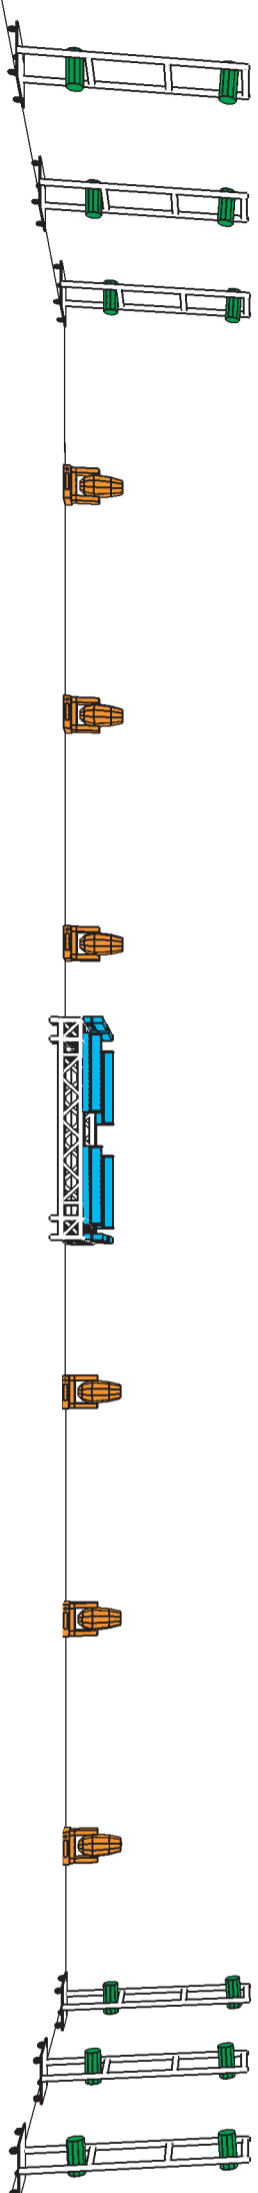

Project: TONK		Drawing author: Javer Jaanus	
Project location:	Project date:	Drawing version:	File name: Trad Attack "TONK".c2p
Client:			Document name: