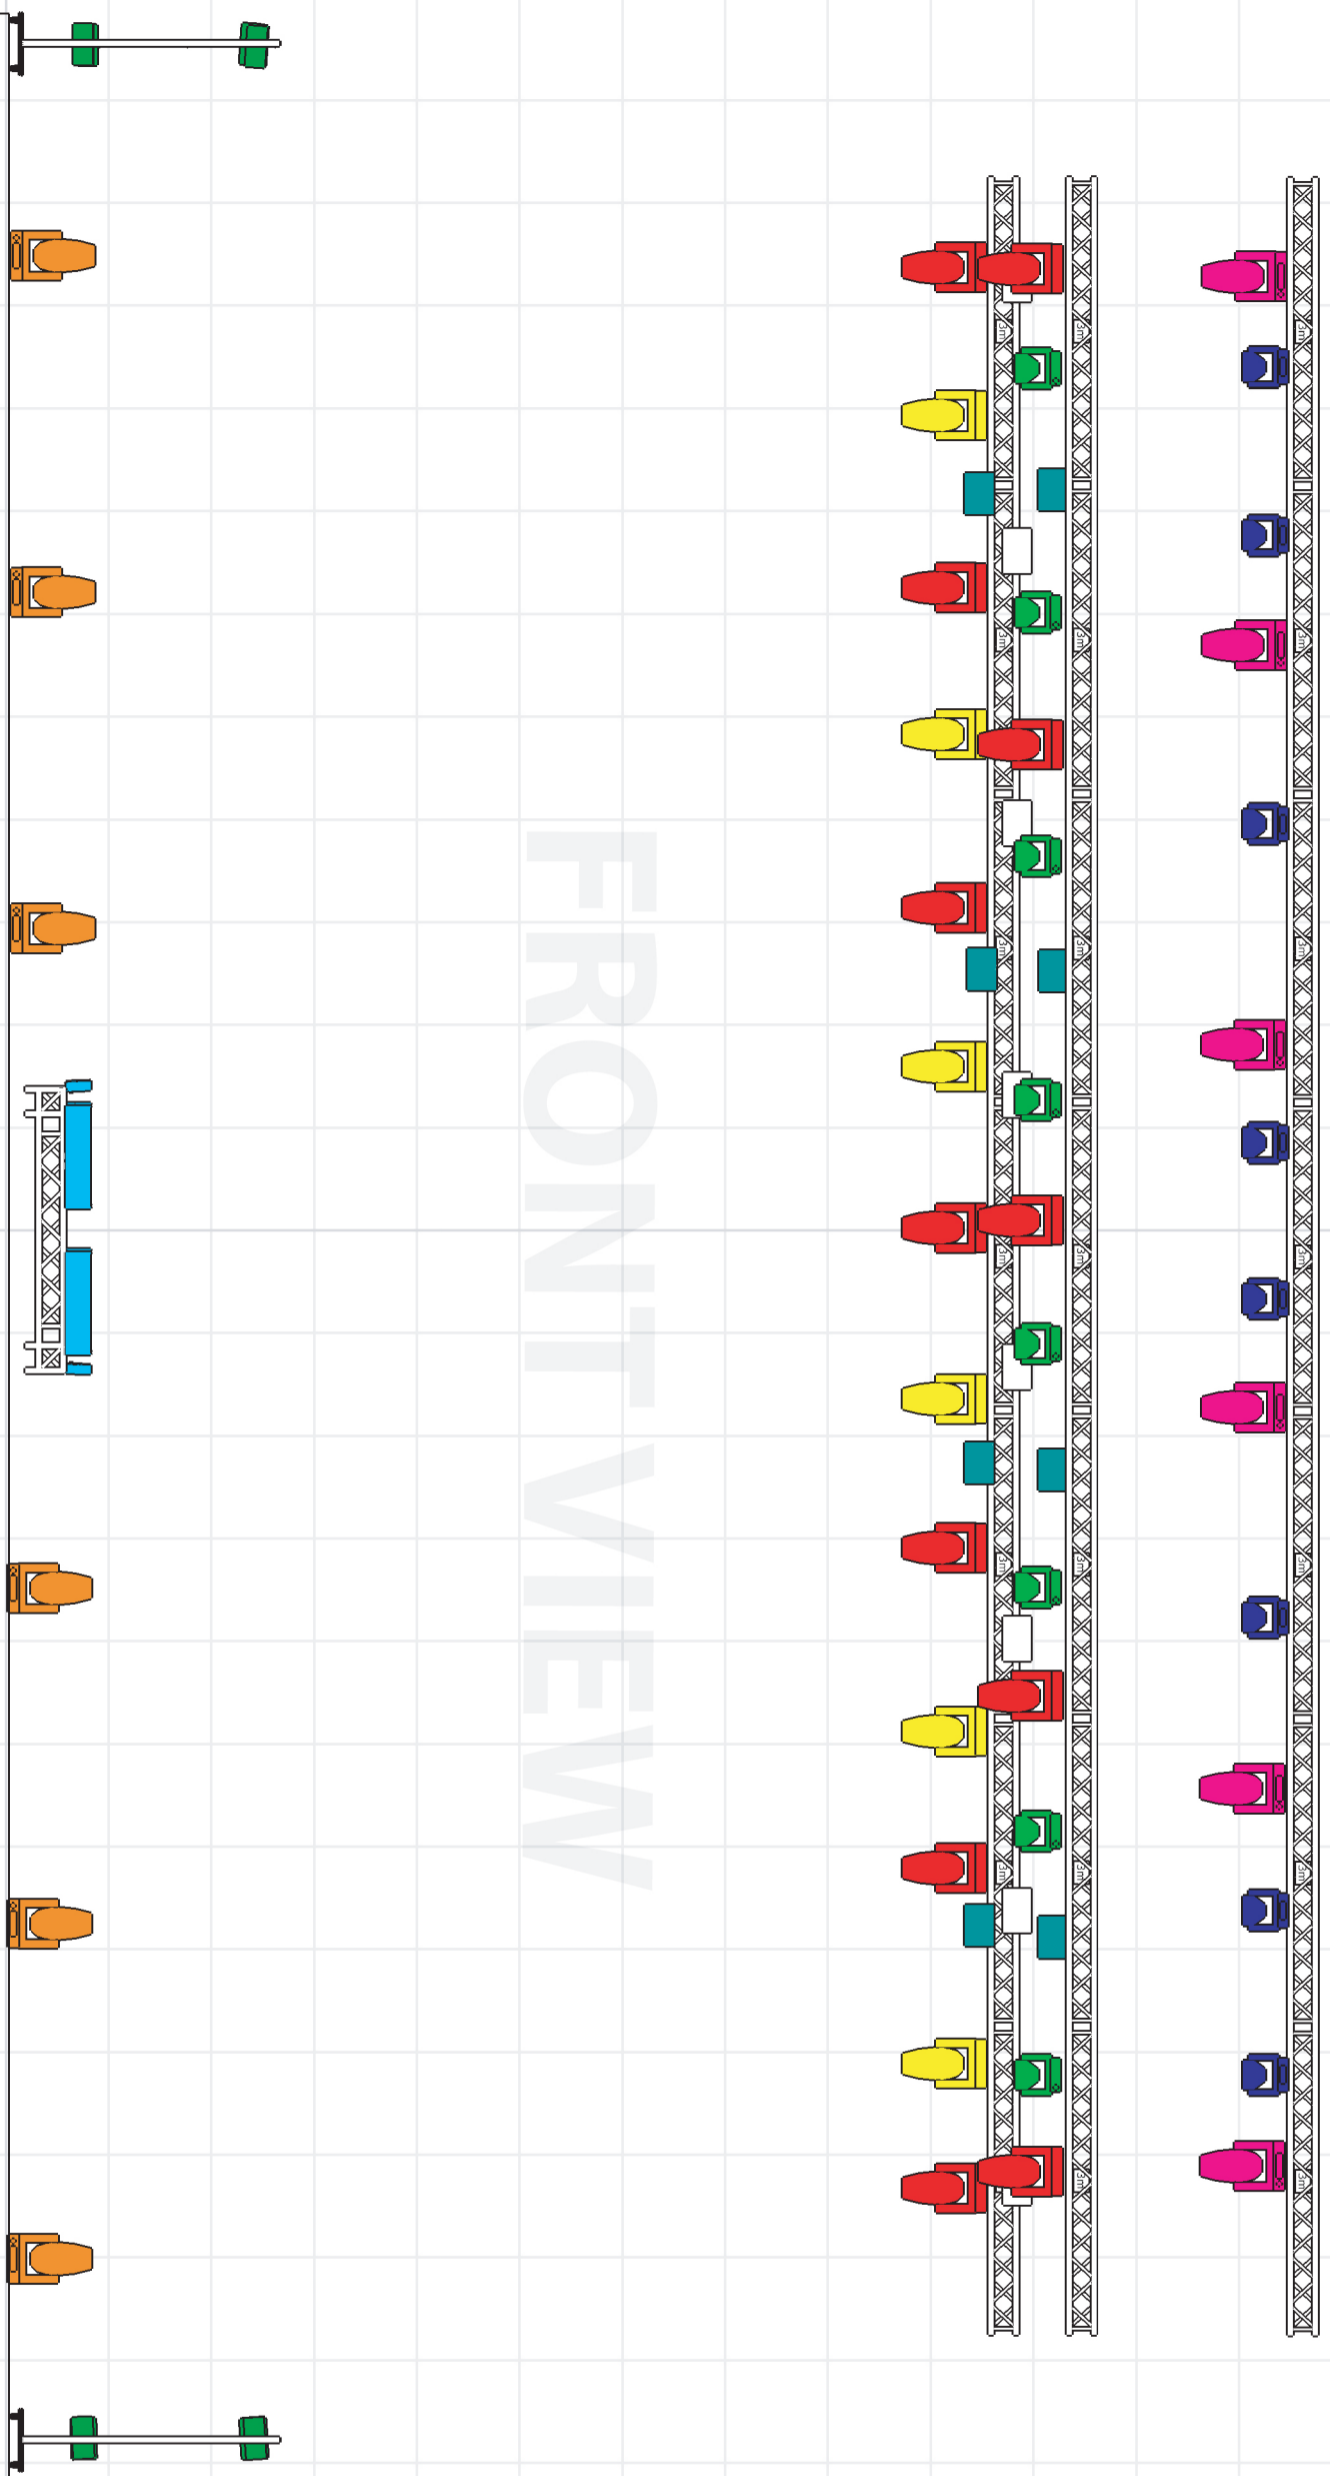

Contacts: E-mail: javer@rgb.ee
Tel: +372 53496345

TOP VIEW

Symbol key

-  Robin Perfect 150
-  MAC Viper Performance (90233100), MAC Viper
-  Robin Spiider
-  Robin Spiider
-  Stormy CC (C71091)
-  Impression X4 Bar 20
-  COB Blinder 2x100W (5420025644020)
-  MAC Viper Performance (90233100)
-  MAC Viper Profile (90233000)
-  MAC Viper Profile (90233000)

Project		TONK	
Project location			
Client			
Drawing author		Javer Jaanus	
Drawing version			
File name		Itrad Attack "TONK".c2p	
Document name			

FRONT VIEW

Symbol key

-  Robin Perfect 150
-  MAC Viper- Performance (90233100), MAC Viper
-  Robin Spider
-  Robin Spider
-  Stormy CC (C71091)
-  Impression X4 Bar 20
-  COB Blinder 2x100W (5420025644020)
-  MAC Viper- Performance (90233100)
-  MAC Viper- Profile (90233000)
-  MAC Viper- Profile (90233000)

Project TONK		Drawing author Javer Jaanus	
Project location		Drawing version	
Client		File name Itrad Attack "TONK".c2p	
Project title		Document name	

SIDE VIEW

Symbol key

-  Robin ParFect 150
-  MAC Viper Performance (90233100), MAC Viper
-  Robin Spilder
-  Robin Spilder
-  Stormy CC (C71091)
-  Impression X4 Bar 20
-  COB Blinder 2x100W (5420025644020)
-  MAC Viper Performance (90233100)
-  MAC Viper Profile (90233000)
-  MAC Viper Profile (90233000)

PERSPECTIVE VIEW

Project: TONK		Drawing author: Javer Jaanus	
Project location:	Project date:	Drawing version:	File name: Trad Attack "TONK".c2p
Client:			Document name: