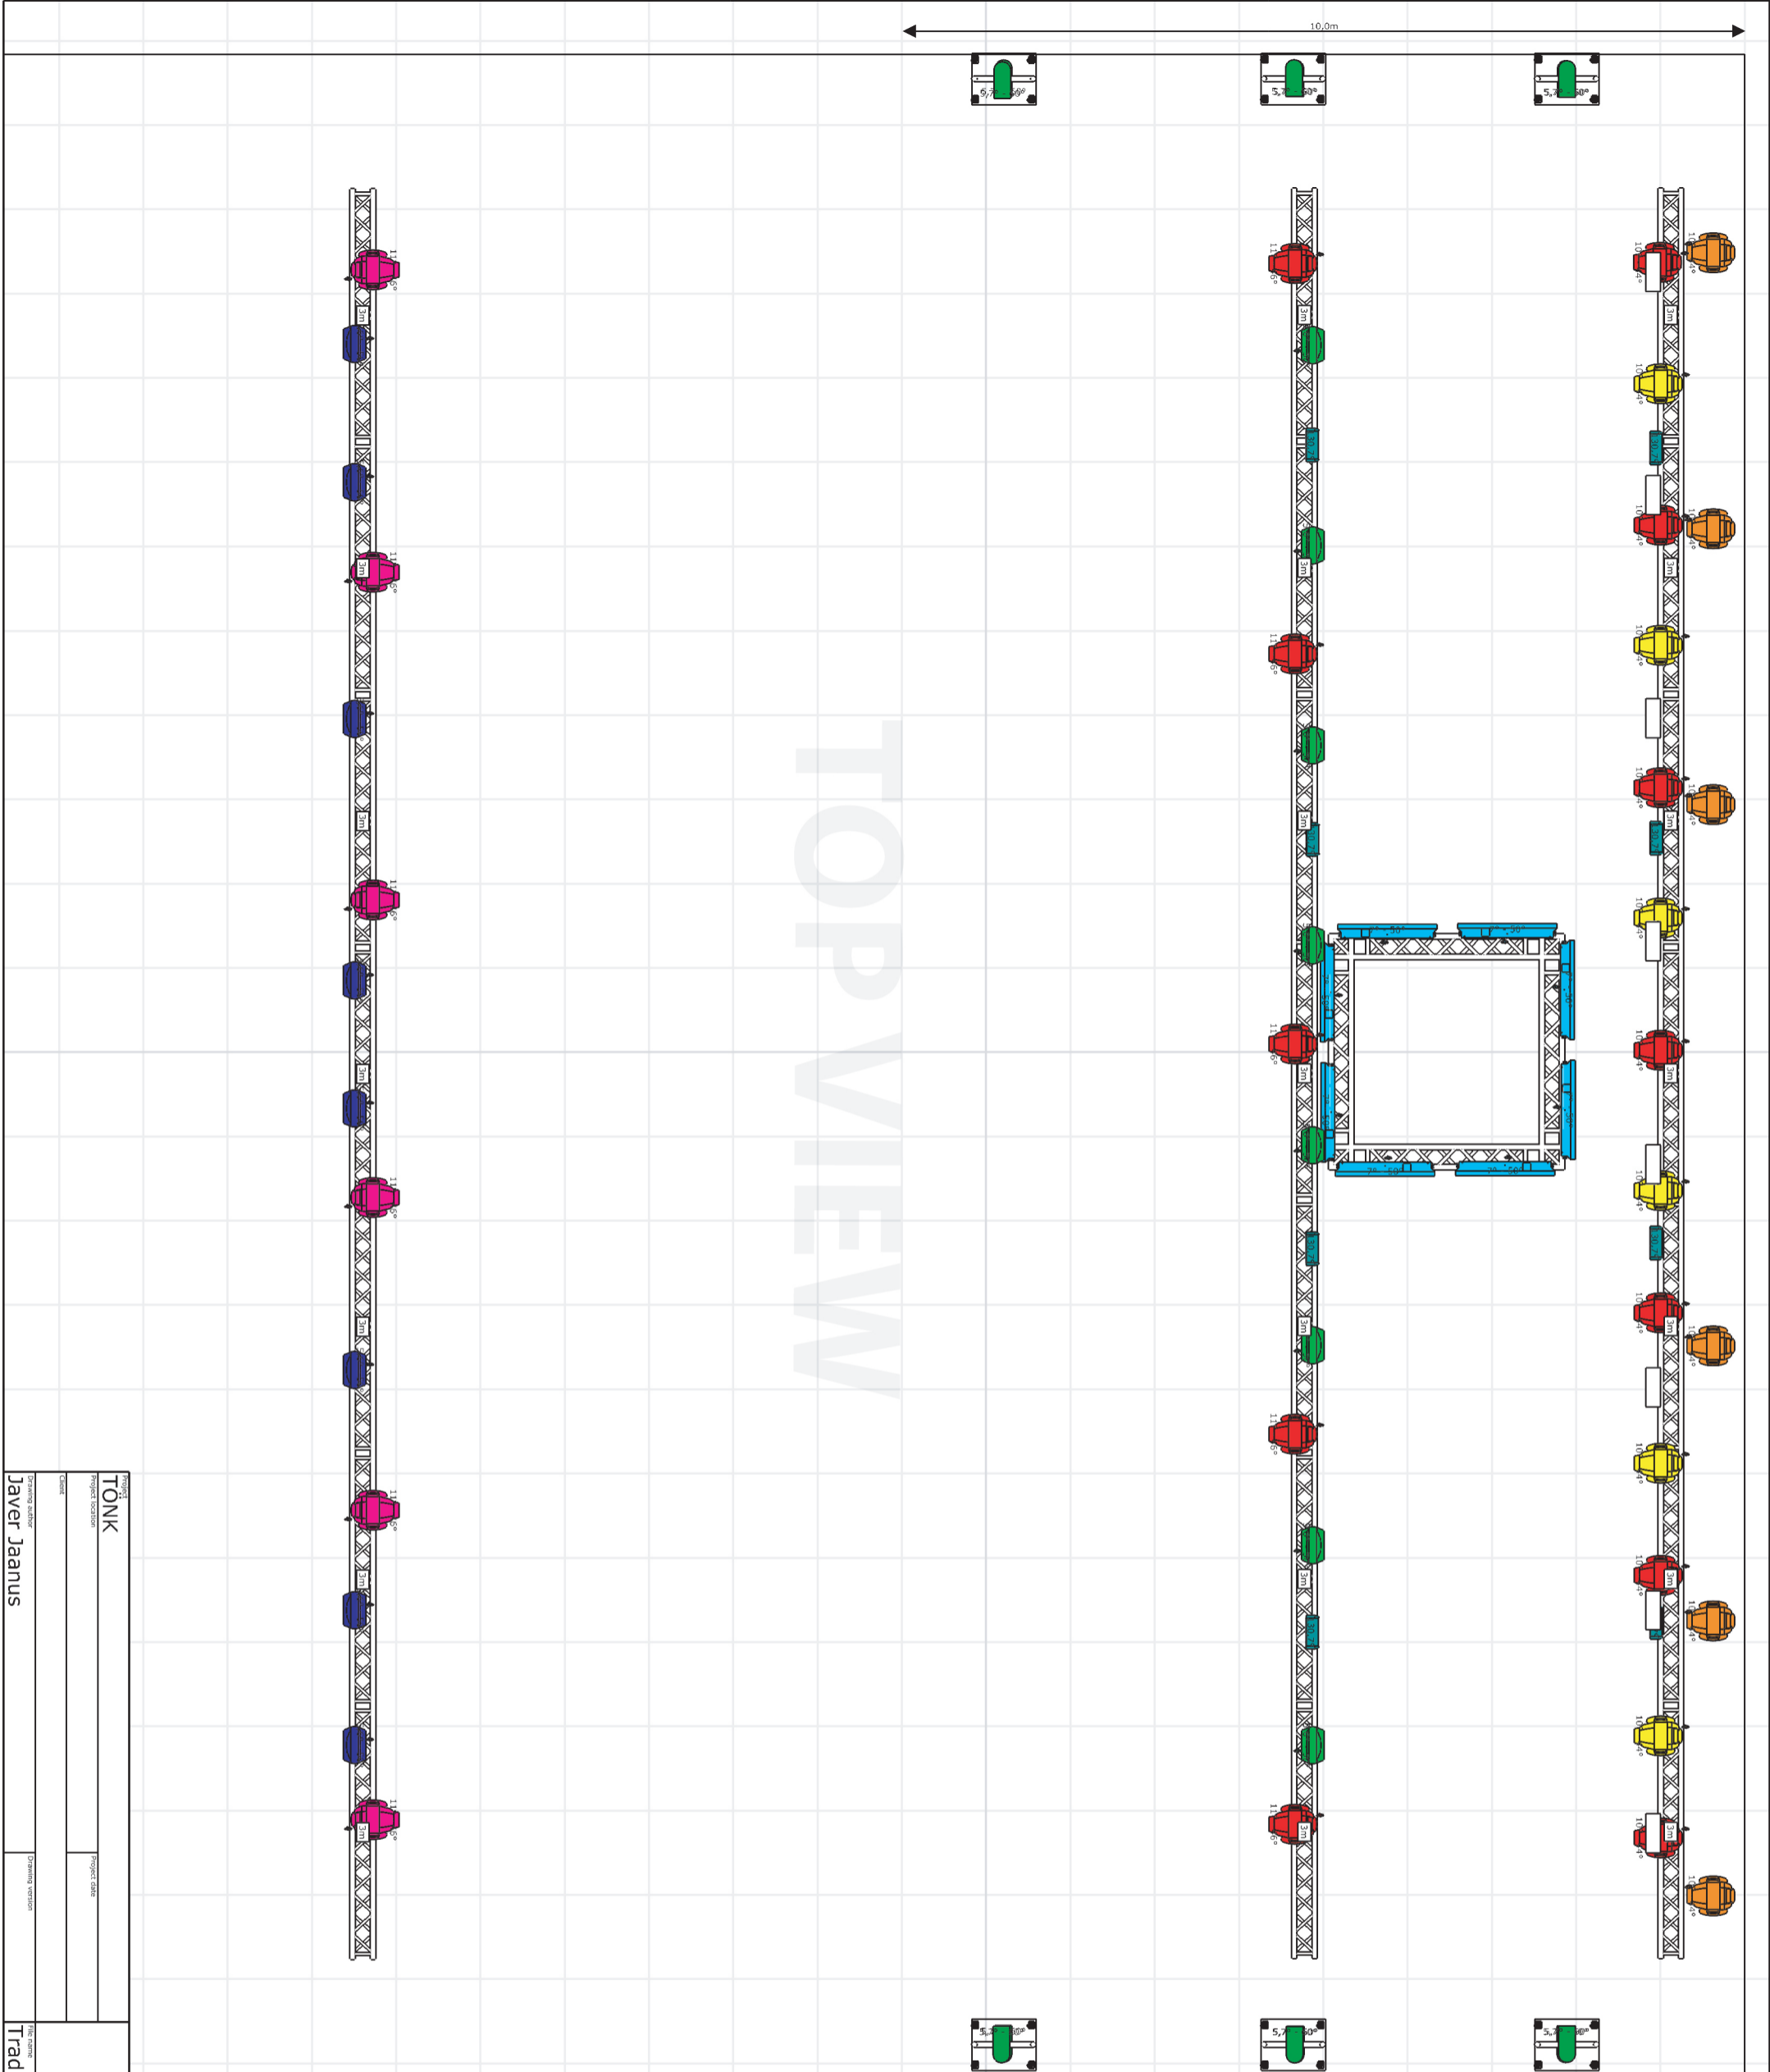

TOP VIEW

Symbol key

- Robin Perfect 150
- MAC Viper Performance (90233100), MAC Viper
- Robin Spiider
- Robin Spiider
- Stormy CC (C71091)
- Impression X4 Bar 20
- COB Blinder 2x100W (5420025644020)
- MAC Viper Performance (90233100)
- MAC Viper Profile (90233000)
- MAC Viper Profile (90233000)

Project		TONK	
Project location			
Client			
Drawing author		Javer Jaanus	
Drawing version			
File name		Itrad Attack "TONK".c2p	
Document name